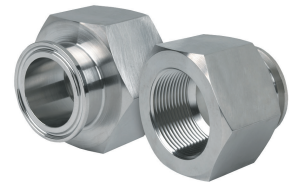

## 22MP Adapters (Tri-Clamp® x Female Pipe Thread)

Part Number	Part Description
22MP-08TC-02FPT-SS	.5in Mini Tri-Clamp® x .125in Female Pipe Thread Adapter, 316SS
22MP-08TC-04FPT-SS	.5in Mini Tri-Clamp® x .25in Female Pipe Thread Adapter, 316SS
22MP-08TC-06FPT-SS	.5in Mini Tri-Clamp® x .375in Female Pipe Thread Adapter, 316SS
22MP-08TC-08FPT-SS	.5in Mini Tri-Clamp® x .5in Female Pipe Thread Adapter, 316SS
22MP-08TC-12FPT-SS	.5in Mini Tri-Clamp® x .75in Female Pipe Thread Adapter, 316SS
22MP-08TC-16FPT-SS	.5in Mini Tri-Clamp® x 1in Female Pipe Thread Adapter, 316SS
22MP-12TC-02FPT-SS	.75in Mini Tri-Clamp® x .125in Female Pipe Thread Adapter, 316SS
22MP-12TC-04FPT-SS	.75in Mini Tri-Clamp® x .25in Female Pipe Thread Adapter, 316SS
22MP-12TC-06FPT-SS	.75in Mini Tri-Clamp® x .375in Female Pipe Thread Adapter, 316SS
22MP-12TC-08FPT-SS	.75in Mini Tri-Clamp® x .5in Female Pipe Thread Adapter, 316SS
22MP-12TC-12FPT-SS	.75in Mini Tri-Clamp® x .75in Female Pipe Thread Adapter, 316SS
22MP-12TC-16FPT-SS	.75in Mini Tri-Clamp® x 1in Female Pipe Thread Adapter, 316SS
22MP-16TC-04FPT-SS	1in Tri-Clamp® x .25in Female Pipe Thread Adapter, 316SS
22MP-16TC-06FPT-SS	1in Tri-Clamp® x .375in Female Pipe Thread Adapter, 316SS
22MP-16TC-08FPT-SS	1in Tri-Clamp® x .5in Female Pipe Thread Adapter, 316SS
22MP-16TC-12FPT-SS	1in Tri-Clamp® x .75in Female Pipe Thread Adapter, 316SS
22MP-16TC-16FPT-SS	1in Tri-Clamp® x 1in Female Pipe Thread Adapter, 316SS
22MP-16TC-24FPT-SS	1in Tri-Clamp® x 1.5in Female Pipe Thread Adapter, 316SS
22MP-16TC-32FPT-SS	1in Tri-Clamp® x 2in Female Pipe Thread Adapter, 316SS
22MP-24TC-04FPT-SS	1.5in Tri-Clamp® x .25in Female Pipe Thread Adapter, 316SS
22MP-24TC-08FPT-SS	1.5in Tri-Clamp® x .5in Female Pipe Thread Adapter, 316SS
22MP-24TC-12FPT-SS	1.5in Tri-Clamp® x .75in Female Pipe Thread Adapter, 316SS
22MP-24TC-16FPT-SS	1.5in Tri-Clamp® x 1in Female Pipe Thread Adapter, 316SS
22MP-24TC-24FPT-SS	1.5in Tri-Clamp® x 1.5in Female Pipe Thread Adapter, 316SS
22MP-24TC-32FPT-SS	1.5in Tri-Clamp® x 2in Female Pipe Thread Adapter, 316SS
22MP-24TC-40FPT-SS	1.5in Tri-Clamp® x 2.5in Female Pipe Thread Adapter, 316SS
22MP-32TC-08FPT-SS	2in Tri-Clamp® x .5in Female Pipe Thread Adapter, 316SS
22MP-32TC-12FPT-SS	2in Tri-Clamp® x .75in Female Pipe Thread Adapter, 316SS
22MP-32TC-16FPT-SS	2in Tri-Clamp® x 1in Female Pipe Thread Adapter, 316SS
22MP-32TC-24FPT-SS	2in Tri-Clamp® x 1.5in Female Pipe Thread Adapter, 316SS
22MP-32TC-32FPT-SS	2in Tri-Clamp® x 2in Female Pipe Thread Adapter, 316SS
22MP-40TC-40FPT-SS	2.5in Tri-Clamp® x 2.5in Female Pipe Thread Adapter, 316SS
22MP-48TC-48FPT-SS	3in Tri-Clamp® x 3in Female Pipe Thread Adapter, 316SS