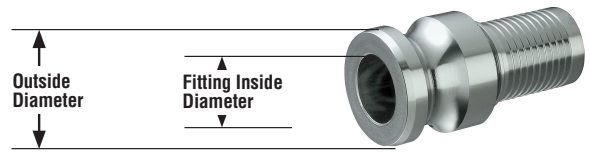

Rubber Fab

a Garlock Hygienic Technologies company

Male Camlock Fittings

Hose ID Inch	Part Number	Description	Flange OD Inch
3/4	12HB-12MCL-SS	.75in Hose Barb x Male Camlock, 316SS	1.26
1	16HB-16MCL-SS	1in Hose Barb x Male Camlock, 316SS	1.44
1-1/2	24HBL-24MCL-SS	1.5in Long Hose Barb x Male Camlock, 316SS	2.10
2	32HBL-32MCL-SS	2in Long Hose Barb x Male Camlock, 316SS	2.48
2-1/2	40HBL-40MCL-SS	2.5in Long Hose Barb x Male Camlock, 316SS	2.90
3	48HBL-48MCL-SS	3in Long Hose Barb x Male Camlock, 316SS	3.59
4	64HBL-64MCL-SS	4in Long Hose Barb x Male Camlock, 316SS	4.70