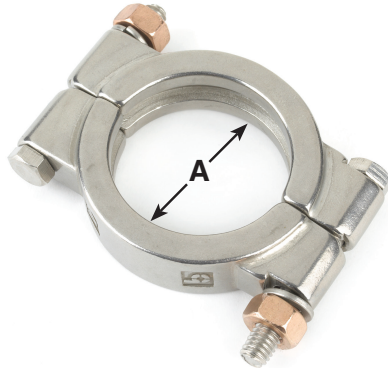

Rubber Fab

a Garlock Hygienic Technologies company

High Pressure Clamp

Size Inch	Part Number	A Dimension Inch	Max psi @70°F
1/2 & 3/4	13MHP-304-075	1.13	2200
1 & 1-1/2	13MHP-304-150	2.05	600
2	13MHP-304-200	2.58	550
2-1/2	13MHP-304-250	3.11	450
3	13MHP-304-300	3.64	350
4	13MHP-304-400	4.74	300
5	13MHP-304-500	5.83	400
6	13MHP-304-600	6.63	—